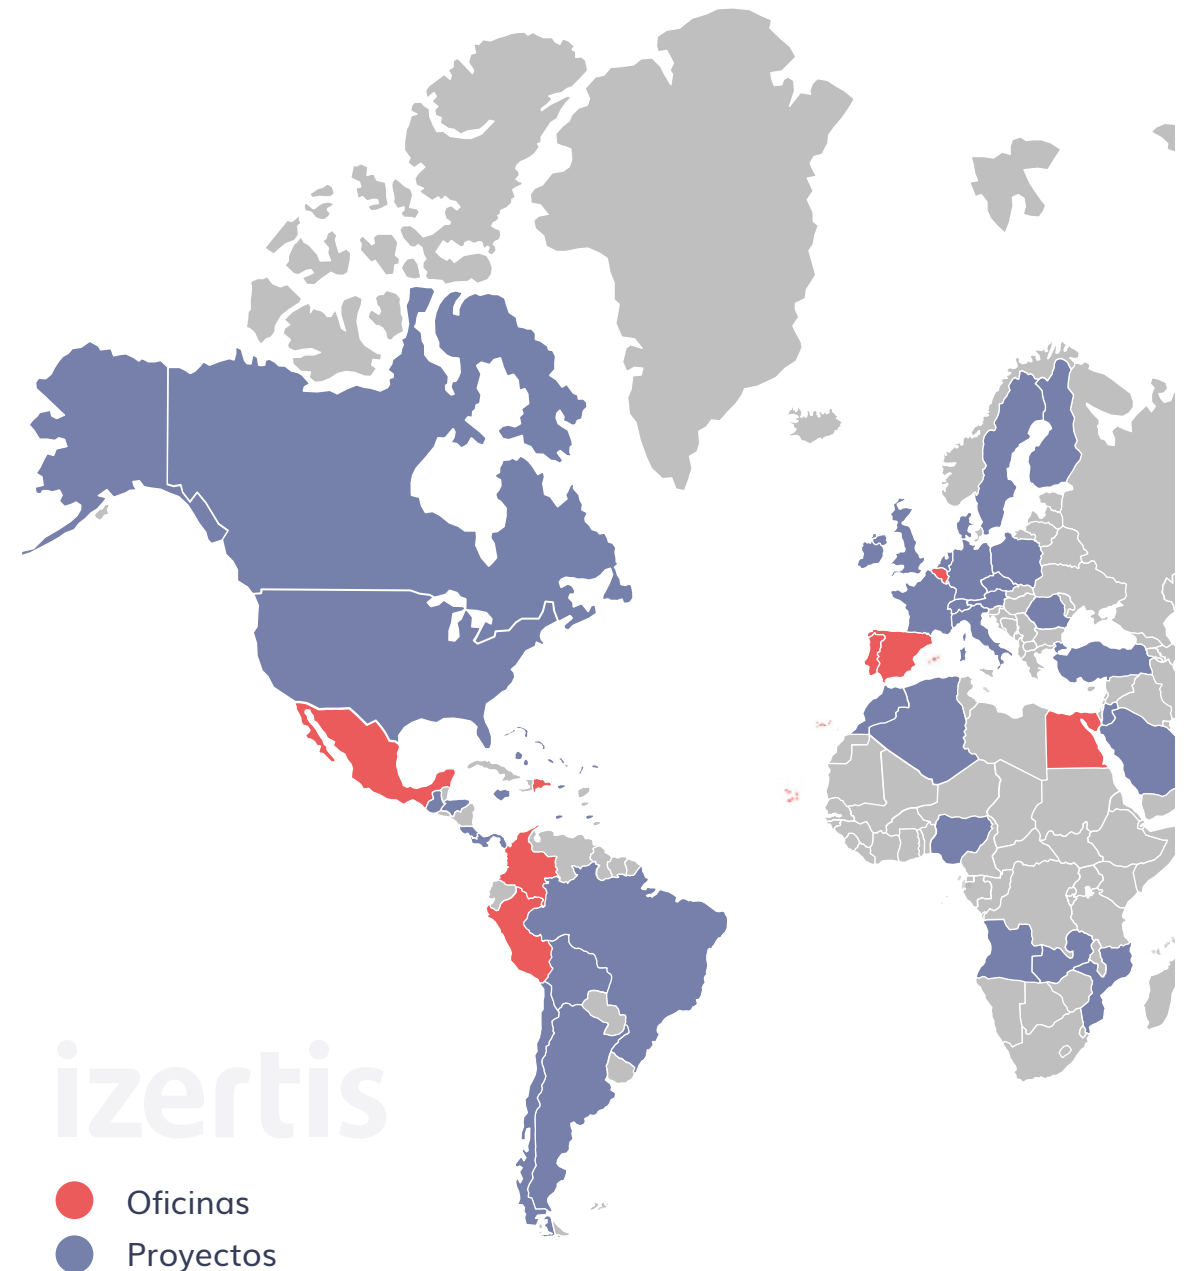

**+50**  
M€ turnover

**+1,000**  
Professionals

Offices in  
**9 countries**

Customers and  
projects in  
**+50 countries**

**25 years**  
of history

Listed on  
**BME Growth**